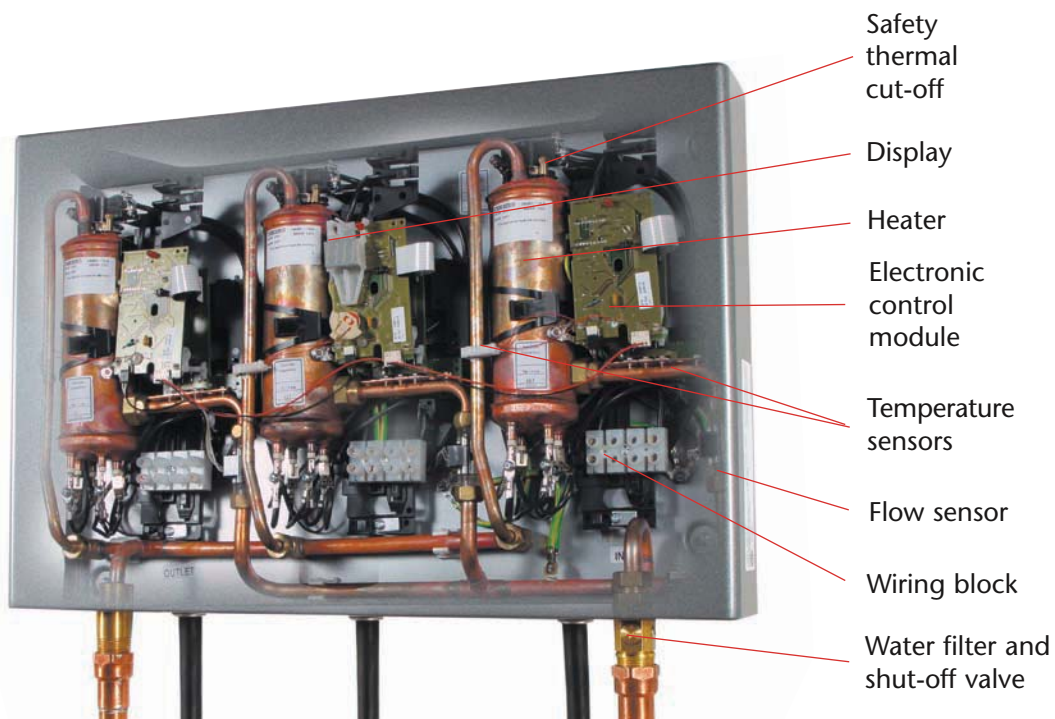

Superior, Reliable Performance.

The Tempra has several temperature and flow sensors which feed their readings into the unit's proprietary microprocessor control. Heating elements are engaged in stages, achieving the temperature you desire. The Tempra continually monitors the water temperature it produces.