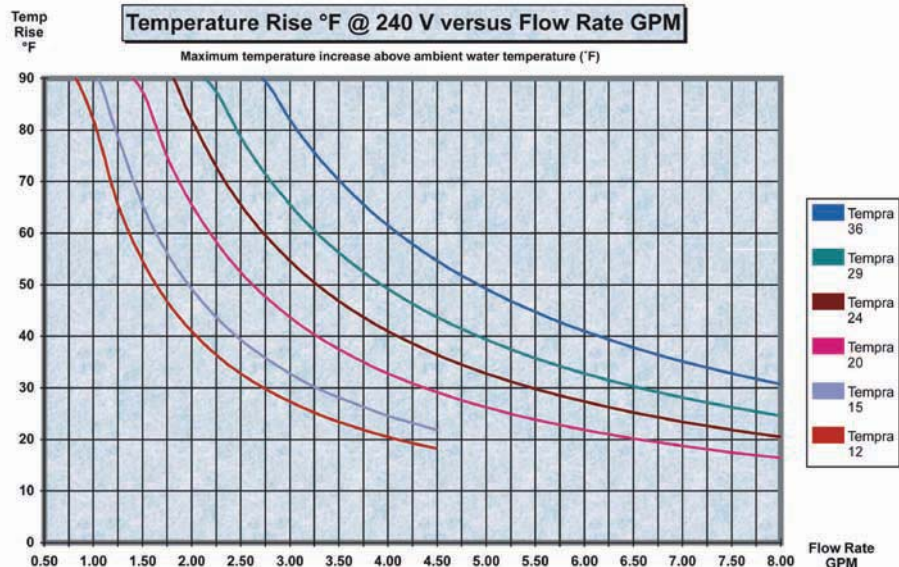

The right size for the application

Each household's hot water needs vary. Stiebel Eltron has created a full line of Tempra tankless hot water heaters to offer the homeowner a wide variety of choices which will efficiently meet their particular capacity requirements.

The sizing chart below provides helpful information that is important when determining which Tempra model best suits your particular household needs. Stiebel Eltron service representatives are

also available to provide assistance and recommendations to homeowners and professional installers.

Sleek design makes for easy installation and saves valuable living space

Tankless Electric Water Heater Sizing Chart

Tempra Model	12	15	20	24	29	36
House or Condo						
1 Bath						
1 Bath						
2 Baths						
2 Baths						
3 Baths						
3 Baths						
4 Baths						
4 Baths						

WARM CLIMATE
 COOL CLIMATE